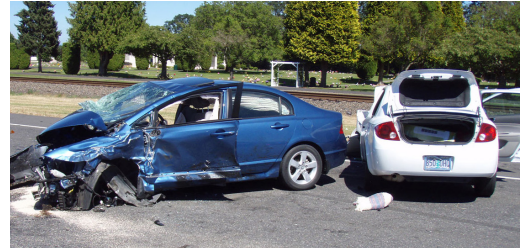

AUTOMOTIVE DAMAGE APPRAISAL COURSE

.....
Take the first step to becoming an Auto Damage Appraiser in Massachusetts through this 10-week course, approved by the Massachusetts Division of Insurance.

Designed for claims professionals, auto body technicians and others, students will be trained for the **Massachusetts Automobile Damage Appraisers License Examination**. The course includes in-depth discussion of **insurance regulations, policy arbitration, and work completion forms**, use of **Flat Rate Manuals, collision diagnosis, cost estimation and preparation of written estimates**.

.....
Please note: In addition to the course, students will also need to complete a three-month apprenticeship with a licensed Massachusetts automobile appraiser and obtain a certified letter verifying the apprenticeship, before applying to take the Massachusetts Automobile Damage Appraisers License Examination. Students may take Part II of the course as a substitute for the three month apprenticeship.